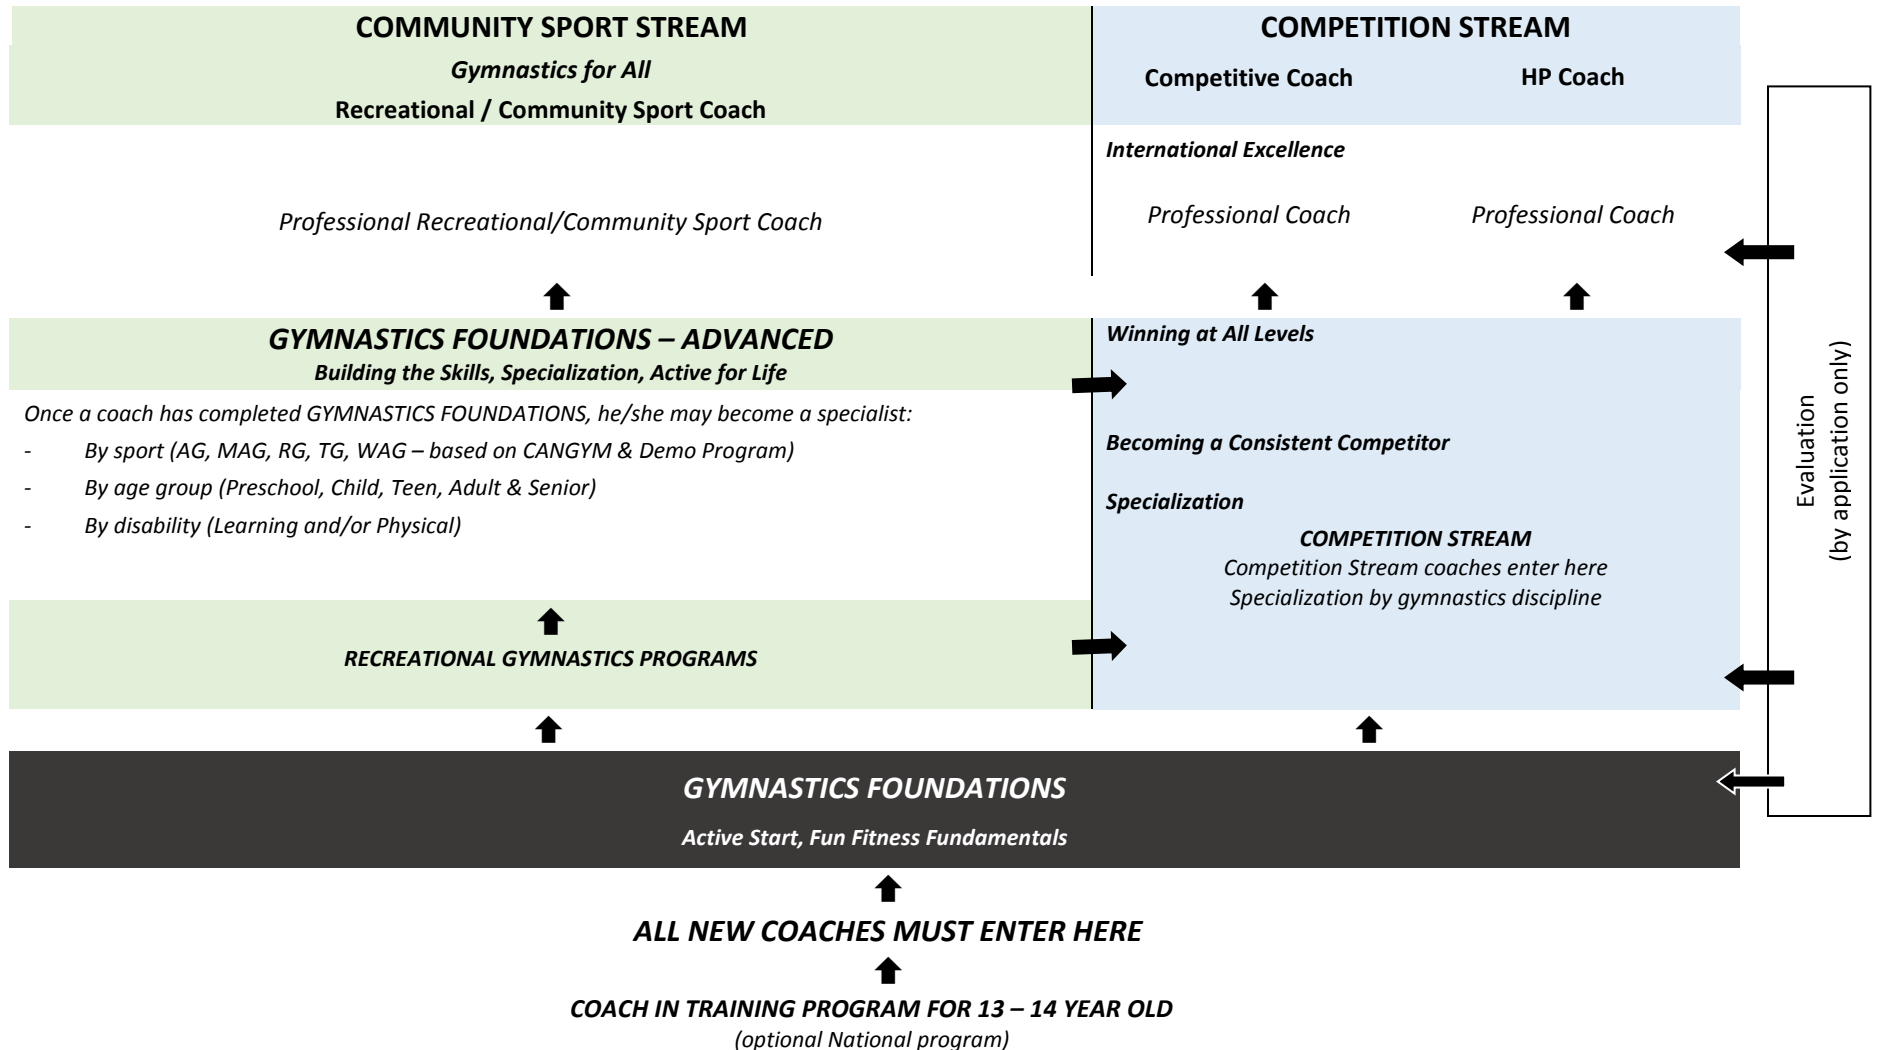

## COACH DEVELOPMENT MODEL

The GCG CDM is inclusive, intended to meet the needs of all participants in our sport. [http://www.coach.ca/files/Coaching\\_Athletes\\_Disability\\_update2016.pdf](http://www.coach.ca/files/Coaching_Athletes_Disability_update2016.pdf)