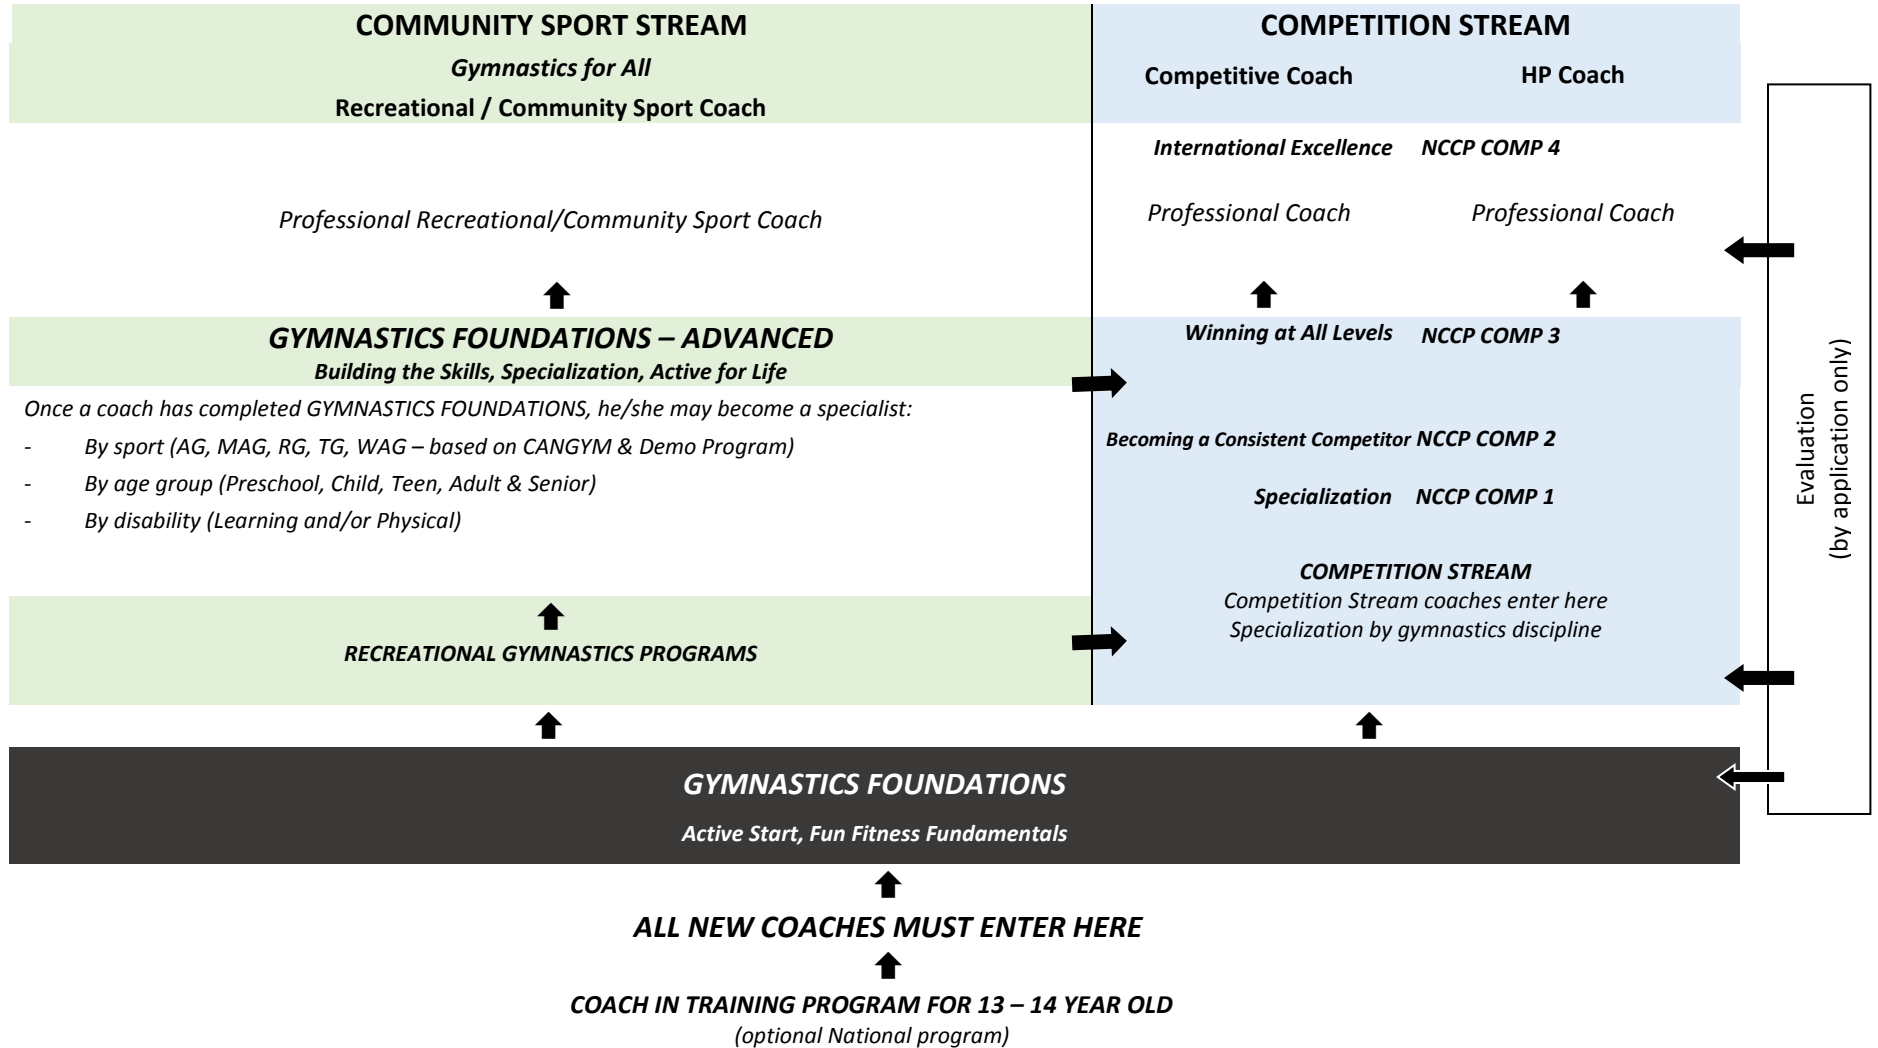

COACH DEVELOPMENT MODEL

The GCG CDM is inclusive, intended to meet the needs of all participants in our sport. http://www.coach.ca/files/Coaching_Athletes_Disability_update2016.pdf