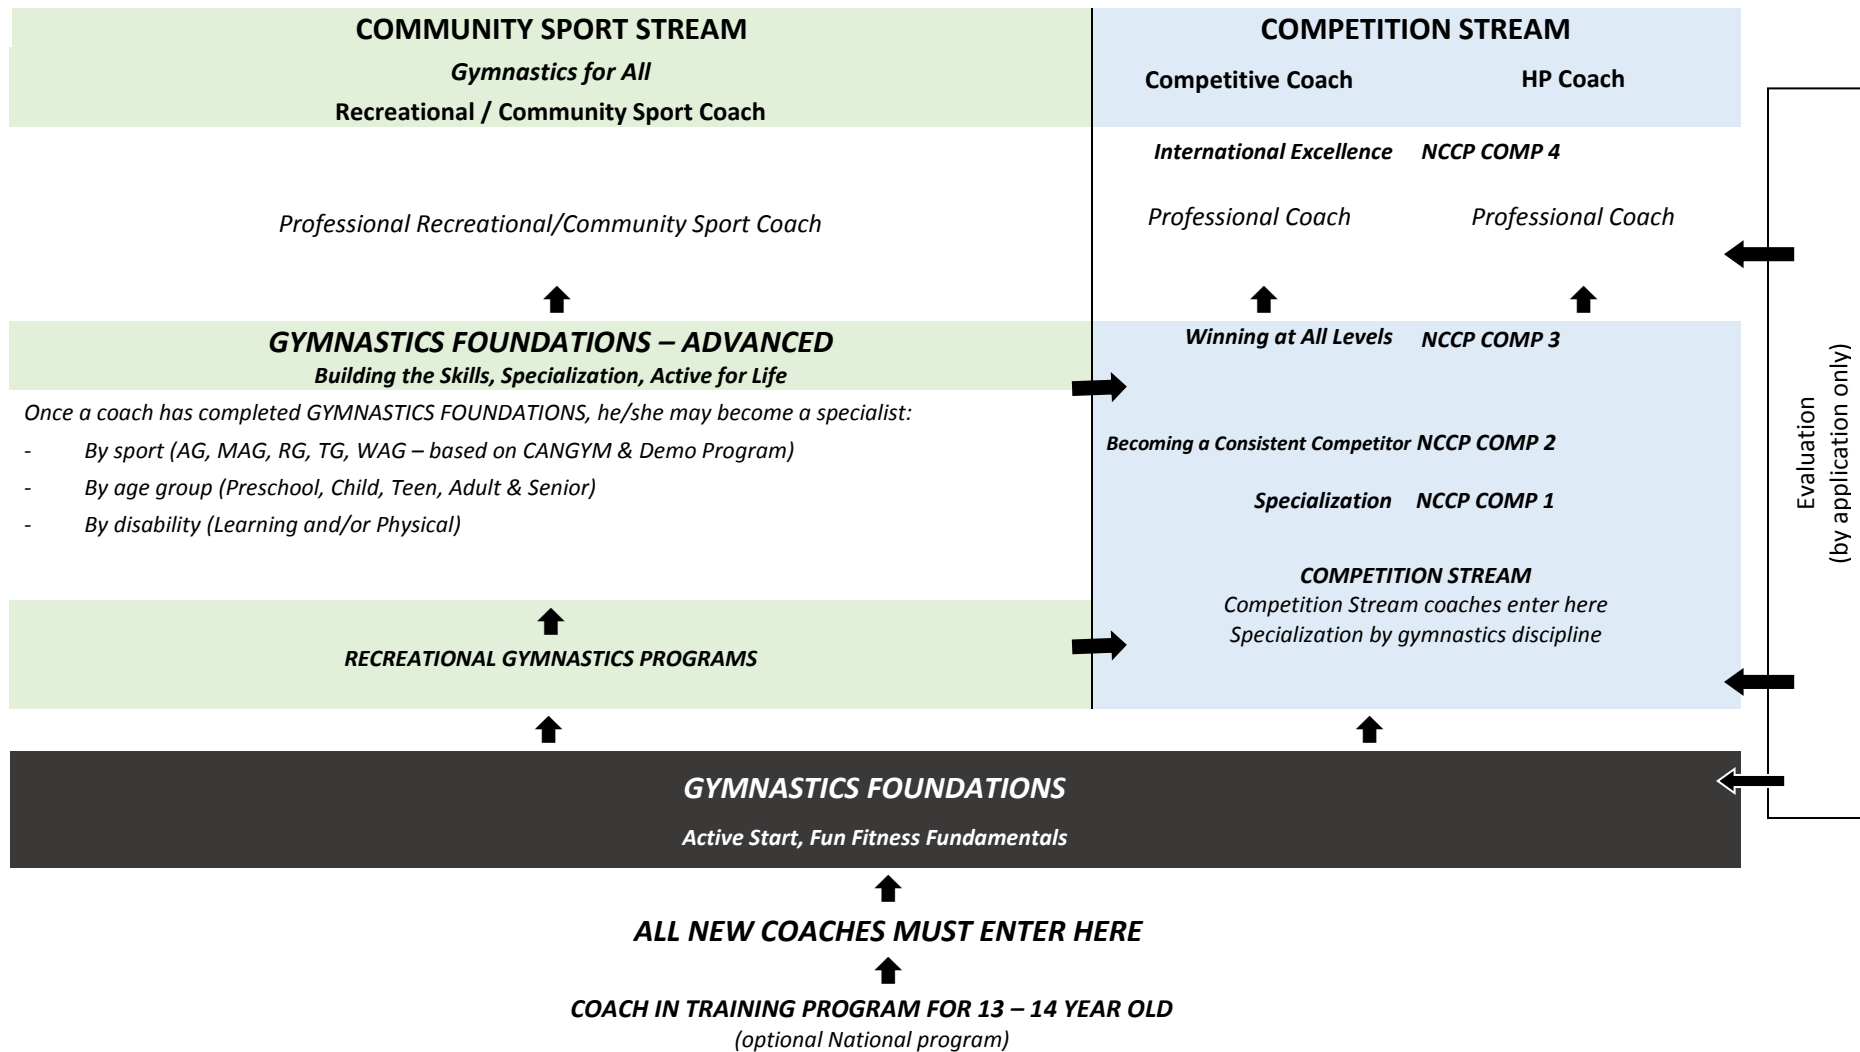

COACH DEVELOPMENT MODEL

The GymCan CDM is inclusive, intended to meet the needs of all participants in our sport. http://www.coach.ca/files/Coaching_Athletes_Disability_update2016.pdf